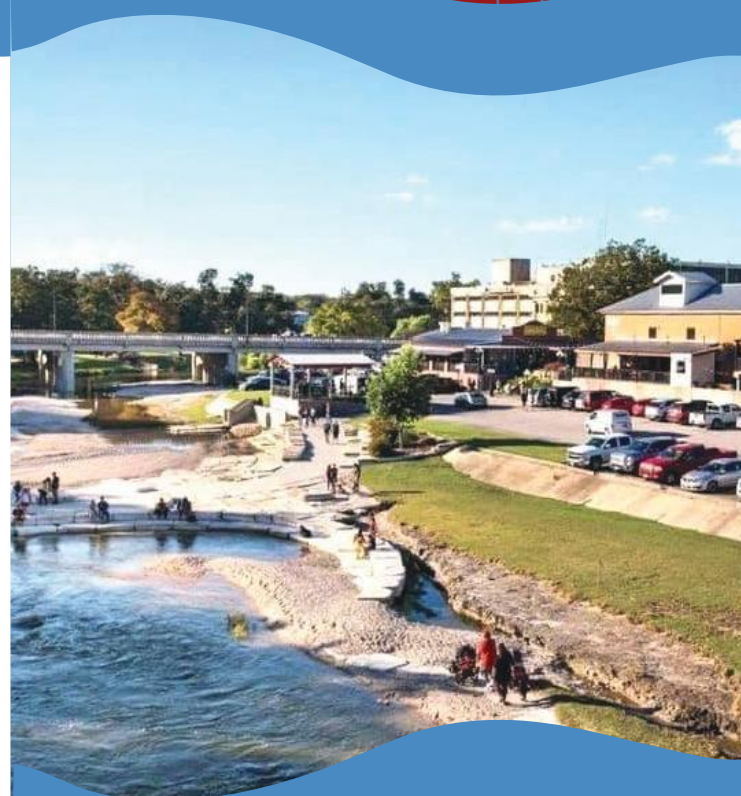

Map Sponsors

**For more information come by
our Visitor Center**
412 E. Central Ave.
or call 254.939.3551

Downtown Belton

Map & Points of Interest